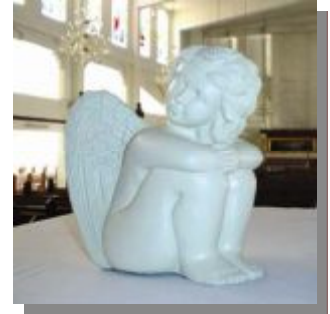

A beautiful collection of 16 classic angels and cherubs.

Angel and Cherub Collection

Angel Praying
BKU1

Angel Thinking
BKU2

Angel with Bowl
BKU3

Cherub Resting
BKU4

Angel with Child
BKU5

Angel Dish
BKU6

Silent Cherub
BKU7

Cherub with Bowl
BKU8

Angel with Wreath
BKU9

Cherub with Bird
BKU10

Cherub Praying
BKU11

Cherub with Puppy
BKU12

Peek-a-boo Cherub
BKU13

Cherub on Pumpkin
BKU14

Cherub Reading
BKU15

Cherub Sleeping
BKU16

Angels and Cherubs

16 Pieces

MOULD TYPE	SIZE
Angel Praying	30 x 20 x 10/ 12" x 8" x 4"
Angel Thinking	26 x 20 x 13/ 10" x 8" x 5"
Angel with Bowl	30 x 20 x 15/ 12" x 8" x 6"
Cherub Resting	26 x 20 x 20/ 10" x 8" x 8"
Angel with Child	30 x 20 x 14/ 12" x 8" x 5.5"
Angel Dish	15 x 24 x 24/ 6" x 9.5" x 9.5"
Silent Cherub	30 x 20 x 15/ 12" x 8" x 6"
Cherub with Bowl	26 x 28 x 18/ 10" x 11" x 7"
Angel with Wreath	28 x 15 x 15/ 11" x 6" x 6"
Cherub with Bird	33 x 20 x 20/ 13" x 8" x 8"
Cherub Praying	26 x 20 x 18/ 10" x 8" x 7"
Cherub with Puppy	26 x 20 x 20/ 10" x 8" x 8"
Peek-a-boo Cherub	20 x 20 x 15/ 8" x 8" x 6"
Cherub on Pumpkin	25 x 35 x 20/ 10" x 13.5" x 8"
Cherub Reading	30 x 20 x 25/ 12" x 8" x 10"
Cherub Sleeping	12 x 23 x 30/ 12" x 9" x 12"